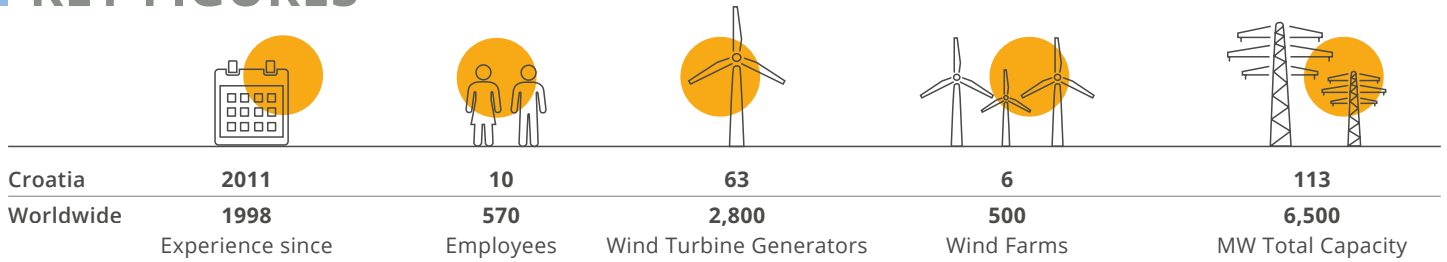

KEY FIGURES

WIND FARMS

WTG Portfolio	Enercon	GE	Senvion
Quantity	46	12	5

EXPERTISE

- Individual wind farm management
- Certified visual inspections and reporting
- Great expertise with various turbine manufacturers e.g. Enercon, GE and Senvion
- Over 60 different turbine types within global wpd windmanager network
- Great electrical engineering know-how and authorized for middle and high voltage switching